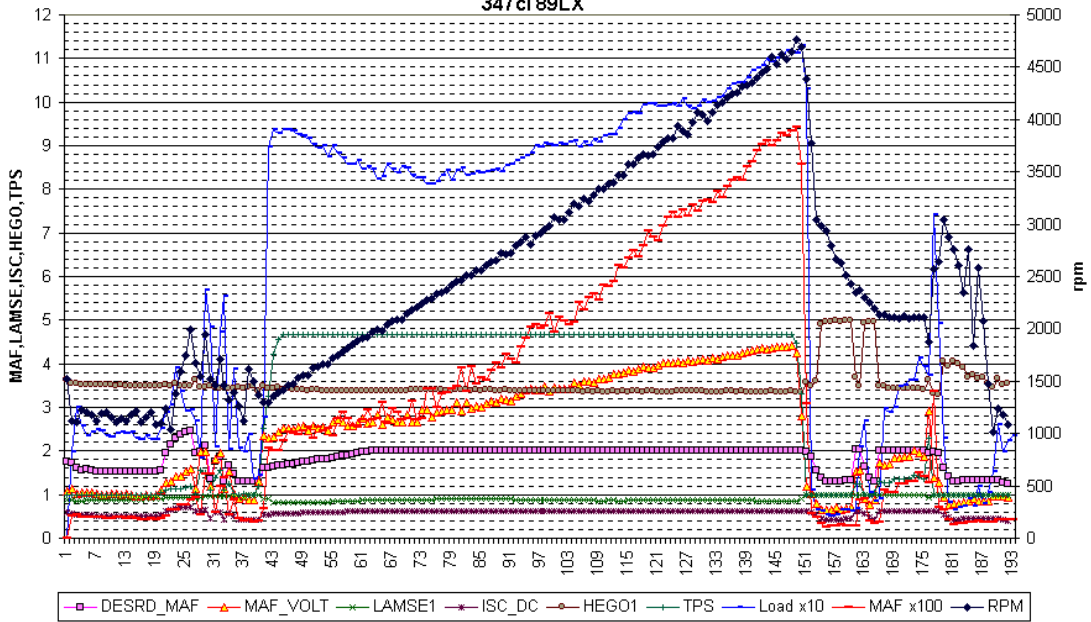

TransmarrowBird Eater  
3rd Gear WOT  
347ci 89LX

TransmarrowBird Eater  
3rd & 4th Gear WOT  
347ci 89LX