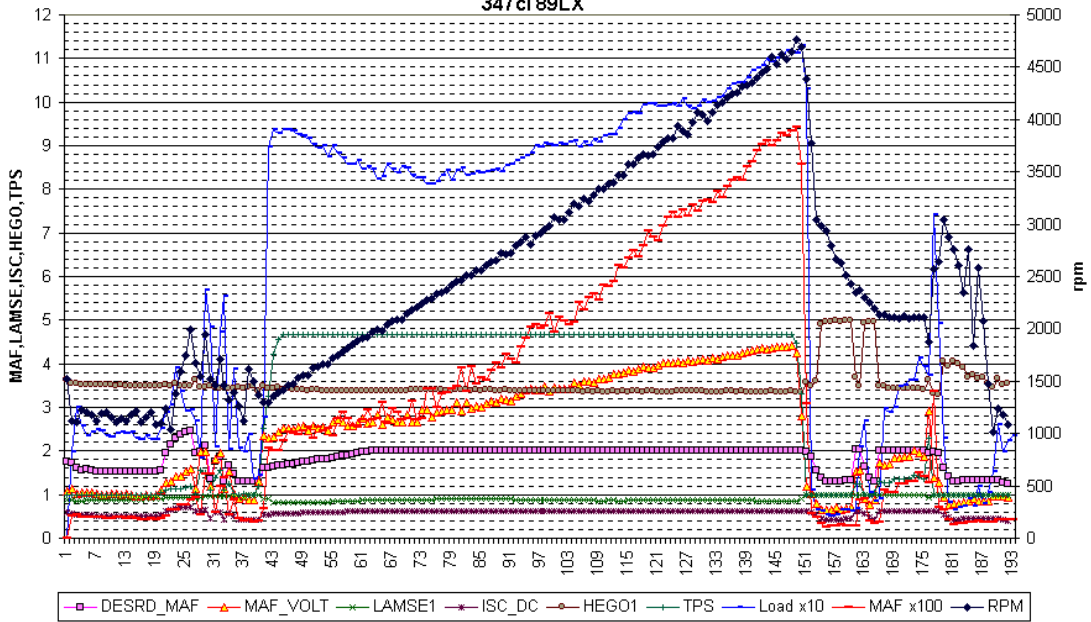

TransmarrowBird Eater
3rd Gear WOT
347ci 89LX

TransmarrowBird Eater
3rd & 4th Gear WOT
347ci 89LX